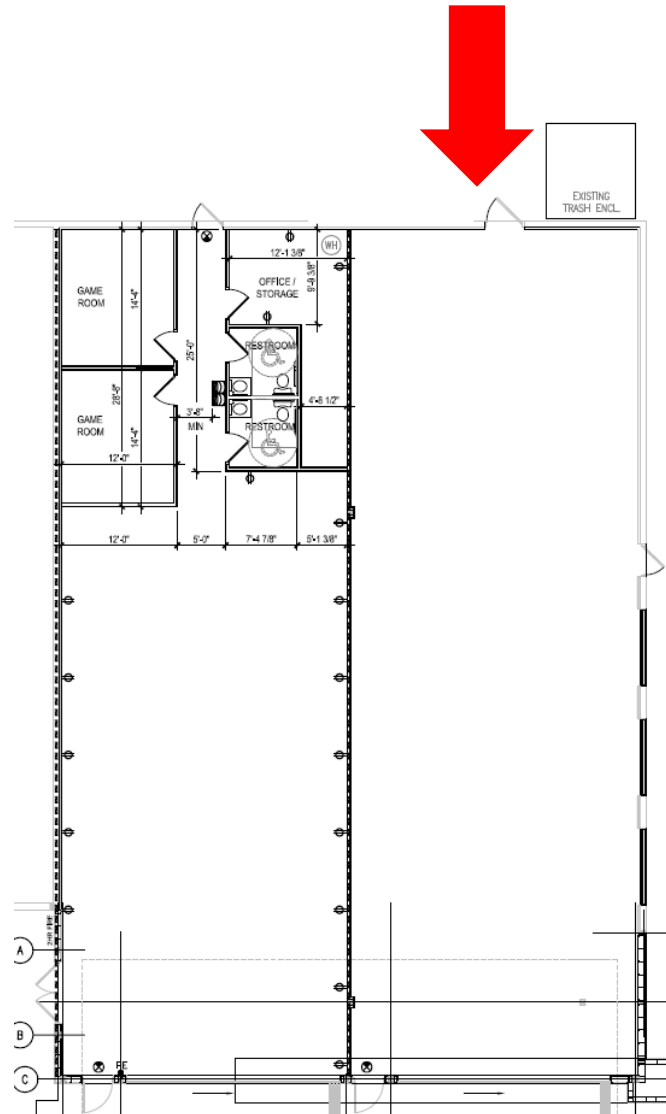

# Bayview Plaza II

11270 4<sup>th</sup> Street North, St. Petersburg, FL 33716

Suite 220 - Approximately 2,725 sf

Note: Measurements are approximate and not to scale.

No warranty or representation, expressed or implied, is made as to the accuracy of the information contained herein, and same is submitted subject to errors, change of price, rental or other conditions, or withdrawal without notice, and to any special listing conditions imposed by our principals. All rights reserved.