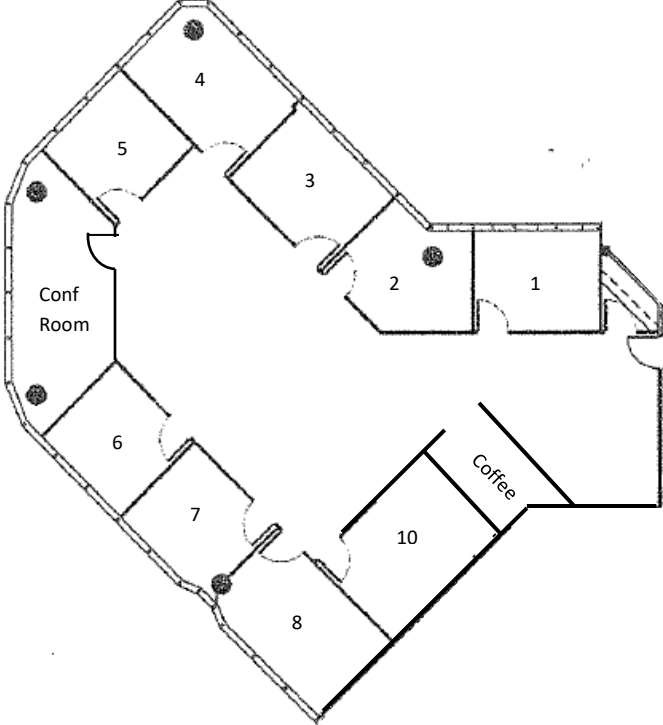

One Sarasota Tower | Suite 710

2,942 Rentable Square Feet

Area factor: 1.18

2,493 USF

No warranty or representation, expressed or implied, is made as to the accuracy of the information contained herein, and same is submitted subject to errors. Plans are not to scale and should be verified by Tenant.